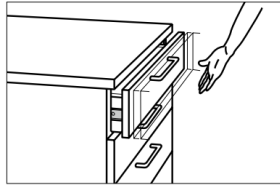

G3670GA Soft Close Gold Full Extension Slide

Max load 20kg · Soft close · Detachable · Bumper

Features

- New gold plated version of the popular G3670 drawer runner
- Self and soft closing slide
- Full extension (3 members)
- With a bumper to avoid metal-to-metal noise at the end of the course
- Drawer is detachable by lifting the lever
- Self-closes at 20 mm distance from closed position (300 - 350 mm slide) and at 36 mm distance from closed position (400 - 500 mm slide)

Parts Included

- Truss head tapping screw 4 x 12 (gold plating)

Self and Soft Closing

Full Extension (3 Members)

Easy to Detach

No.	Part Name	Material	Finish/Colour
①	Outer Rail	Steel	Gold plating
②	Intermediate Member		
③	Inner Rail		(Zinc Chromate Steel)
④	Retainer		-
⑤	Balls		-