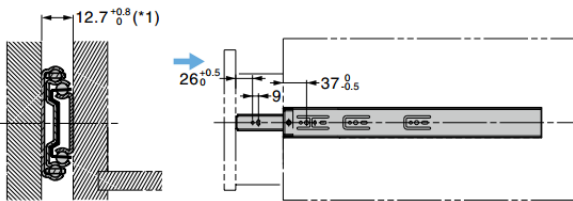

G3670GA Soft Close Gold Full Extension Slide

Max load 20kg · Soft close · Detachable · Bumper

Features

- New gold plated version of the popular G3670 drawer runner
- Self and soft closing slide
- Full extension (3 members)
- With a bumper to avoid metal-to-metal noise at the end of the course
- Drawer is detachable by lifting the lever
- Self-closes at 20 mm distance from closed position (300 - 350 mm slide) and at 36 mm distance from closed position (400 - 500 mm slide)

Parts Included

- Truss head tapping screw 4 x 12 (gold plating)

Self and Soft Closing

Full Extension (3 Members)

Easy to Detach

No.	Part Name	Material	Finish/Colour
①	Outer Rail	Steel	Gold plating
②	Intermediate Member		
③	Inner Rail		(Zinc Chromate Steel)
④	Retainer		-
⑤	Balls		-

Sold in pairs

Part No.	Slide Length	Travel Length	A	B	C	D	E	F	Load Capacity (per pair)
G3670-300GA	300	300	174	-	-	-	-	-	147 N 15 kg
G3670-350GA	350	350	96	224	-	-	183	-	
G3670-400GA	400	400	160	256	-	119	199	-	196 N 20 kg
G3670-450GA	450	450	96	192	306	-	247	-	
G3670-500GA	500	500	128	224	356	-	215	295	