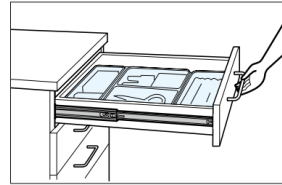

G3670GA Soft Close Gold Full Extension Slide

Max load 20kg · Soft close · Detachable · Bumper

Features

- New gold plated version of the popular G3670 drawer runner
- Self and soft closing slide
- Full extension (3 members)
- With a bumper to avoid metal-to-metal noise at the end of the course
- Drawer is detachable by lifting the lever
- Self-closes at 20 mm distance from closed position (300 - 350 mm slide) and at 36 mm distance from closed position (400 - 500 mm slide)

Parts Included

- Truss head tapping screw 4 x 12 (gold plating)

Self and Soft Closing

Full Extension (3 Members)

Easy to Detach

No.	Part Name	Material	Finish/Colour
①	Outer Rail	Steel	Gold plating
②	Intermediate Member		
③	Inner Rail		(Zinc Chromate Steel)
④	Retainer		-
⑤	Balls		-