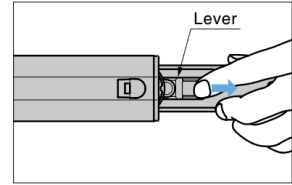

G3670GA Soft Close Gold Full Extension Slide

Max load 20kg · Soft close · Detachable · Bumper

Features

- New gold plated version of the popular G3670 drawer runner
- Self and soft closing slide
- Full extension (3 members)
- With a bumper to avoid metal-to-metal noise at the end of the course
- Drawer is detachable by lifting the lever
- Self-closes at 20 mm distance from closed position (300 - 350 mm slide) and at 36 mm distance from closed position (400 - 500 mm slide)

Parts Included

- Truss head tapping screw 4 x 12 (gold plating)

Self and Soft Closing

Full Extension (3 Members)

Easy to Detach

No.	Part Name	Material	Finish/Colour
①	Outer Rail	Steel	Gold plating
②	Intermediate Member		
③	Inner Rail		(Zinc Chromate Steel)
④	Retainer		-
⑤	Balls		-