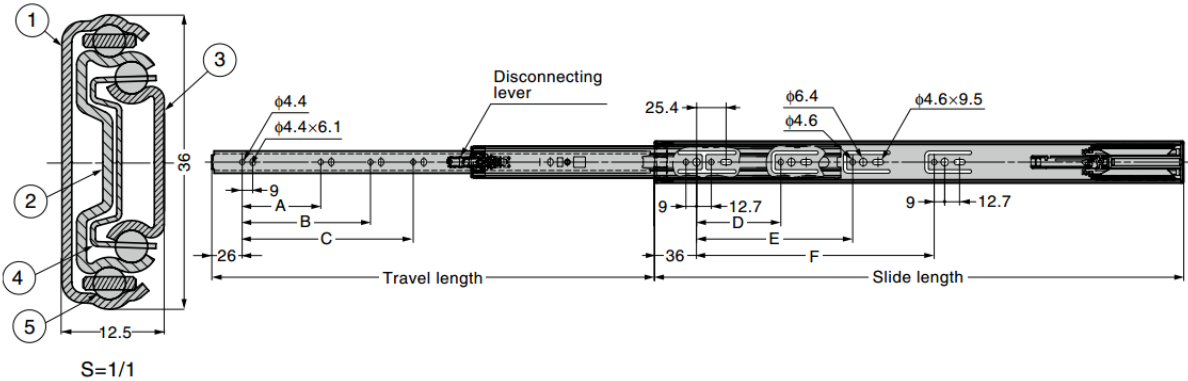

G3670GA Soft Close Gold Full Extension Slide

Max load 20kg · Soft close · Detachable · Bumper

Features

- New gold plated version of the popular G3670 drawer runner
- Self and soft closing slide
- Full extension (3 members)
- With a bumper to avoid metal-to-metal noise at the end of the course
- Drawer is detachable by lifting the lever
- Self-closes at 20 mm distance from closed position (300 - 350 mm slide) and at 36 mm distance from closed position (400 - 500 mm slide)

Parts Included

- Truss head tapping screw 4 x 12 (gold plating)

Self and Soft Closing

Full Extension (3 Members)

Easy to Detach

No.	Part Name	Material	Finish/Colour
①	Outer Rail	Steel	Gold plating
②	Intermediate Member		
③	Inner Rail		(Zinc Chromate Steel)
④	Retainer		-
⑤	Balls		-

Sold in pairs

Part No.	Slide Length	Travel Length	A	B	C	D	E	F	Load Capacity (per pair)
G3670-300GA	300	300	174	-	-	-	-	-	147 N 15 kg
G3670-350GA	350	350	96	224	-	-	183	-	
G3670-400GA	400	400	160	256	-	119	199	-	196 N 20 kg
G3670-450GA	450	450	96	192	306	-	247	-	
G3670-500GA	500	500	128	224	356	-	215	295	